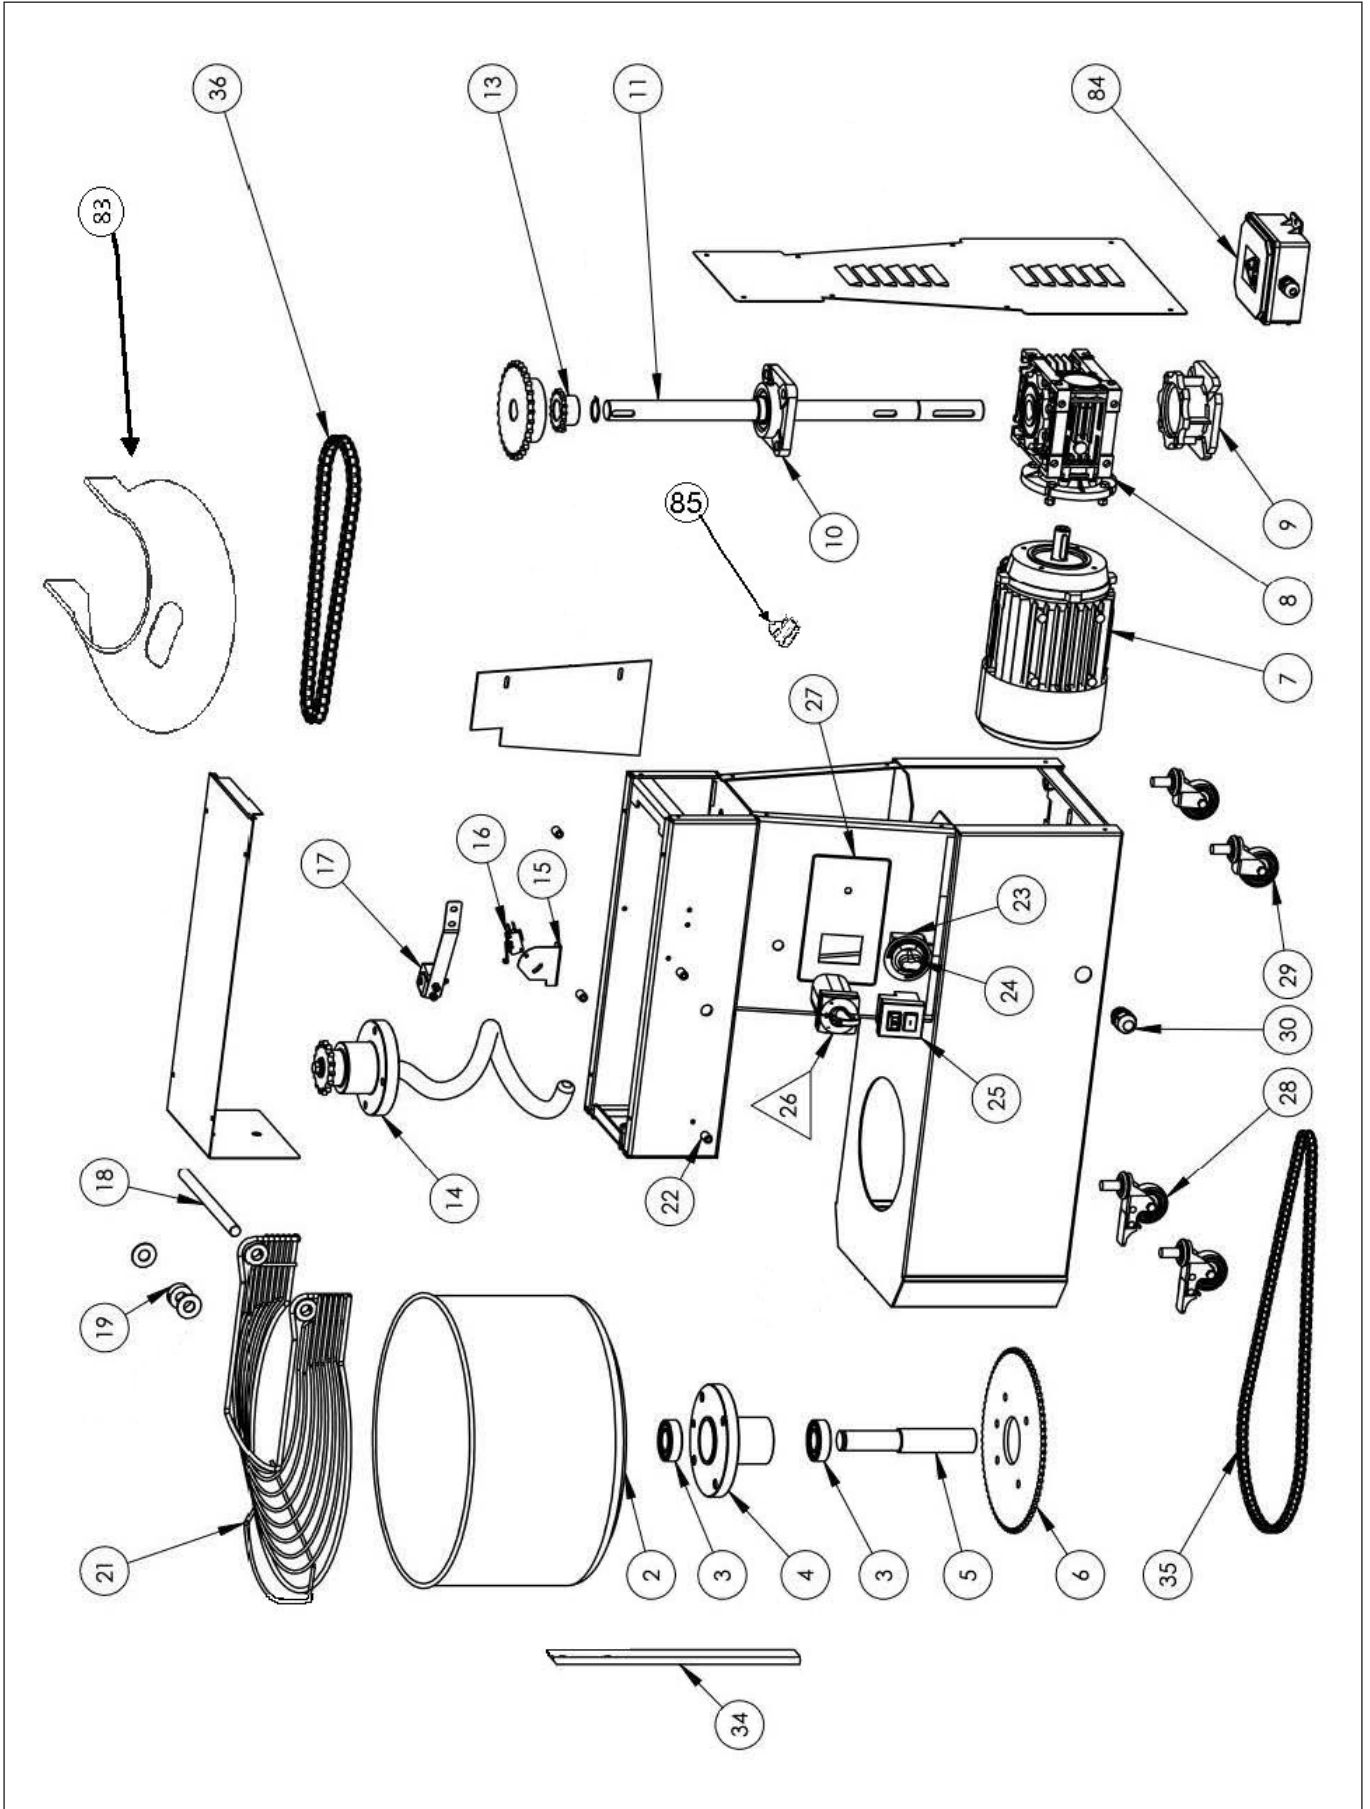

SPIRAL DOUGH KNEADER - Exploded view - Structure

SPIRAL DOUGH KNEADER - Parts list - Structure

Pos.		Code	Description	V	W&T	Ref.	Notes	S/N break
2	0DF279	CIL00024	BOWL L42					
3	0KQ394	CIL00093	BEARING 6205 2RS		X			
4	0DF233	CIL00075	SHARED BOWL SUPPORT					
5	0DF234	CIL00067	SHARED BOWL SUPPORT SHAFT					
6	0DF280	CIL00081	BOWL CROWN					
7	0DF281	CIL00054	MOTOR	X				
8	0DF282	CIL00057	GEAR BOX	X				
9	0DF283	CIL00060	REDUCER FLANGE S63		X			
10	0DF239	CIL00078	DRIVE SHAFT SUPPORT		X			
11	0DF284	CIL00064	DRIVE SHAFT L42					
13	0DF285	CIL00138	BOWL DRIVE PINION		X			
14	0DF286	CIL00142	SPIRAL ASSEMBLY L42		X			
15	0DF244	CIL00115	MICROSWITCH BRACKET					
16	0DF203	CIL00113	MICROSWITCH D3V-166-1C5	X				
17	0DF204	CIL00123	CHAIN TENSIONER ASSEMBLY					
18	0DF287	CIL00070	LID SHAFT					
19	0DF206	CIL00038	MICROSWITCH HUB					
21	0DF288	CIL00035	LID L42					
22	0DF209	CIL00104	PLASTIC STOP SPACER 10 X 15					
23	0DF247	CIL00112	TEMPOMATIC TIMER M1 130 M10 SM-T					
24	0DF248	MANOP005	NON-GRAD. BLACK KNOB					
25	0DF249	CIL00111	BUTTON 0-1 400V					
26	0DF250	CIL00116	SPEED SELECTOR					
27	0DF251	CIL00144	SCREEN-PRINTED ADHESIVE LABEL					
28	0DF211	CIL00106	WHEEL WITH BRAKE D50 M12					
29	0DF212	CIL00107	UNBRAKED WHEEL D50 M12					
30	0DF213	CIL00119	PLASTIC CABLE GLAND M20x1.5					
34	0DF292	CIL00043	DOUGH REMOVER PIN L42					
35	0DF293	CIL00102	BOWL CHAIN L42		X			
36	0DF318	CIL00096	SPIRAL CHAIN					
83	0DF295	CIL00267	PLASTIC LID COVER L42		X			
84	0DF316	CIL00240	THREE PHASE ELECTRICAL SYSTEM BOX	X				
85	0DF376	CIL00274 + CIL00272	FUSE 8A + FUSE HOLDER	X