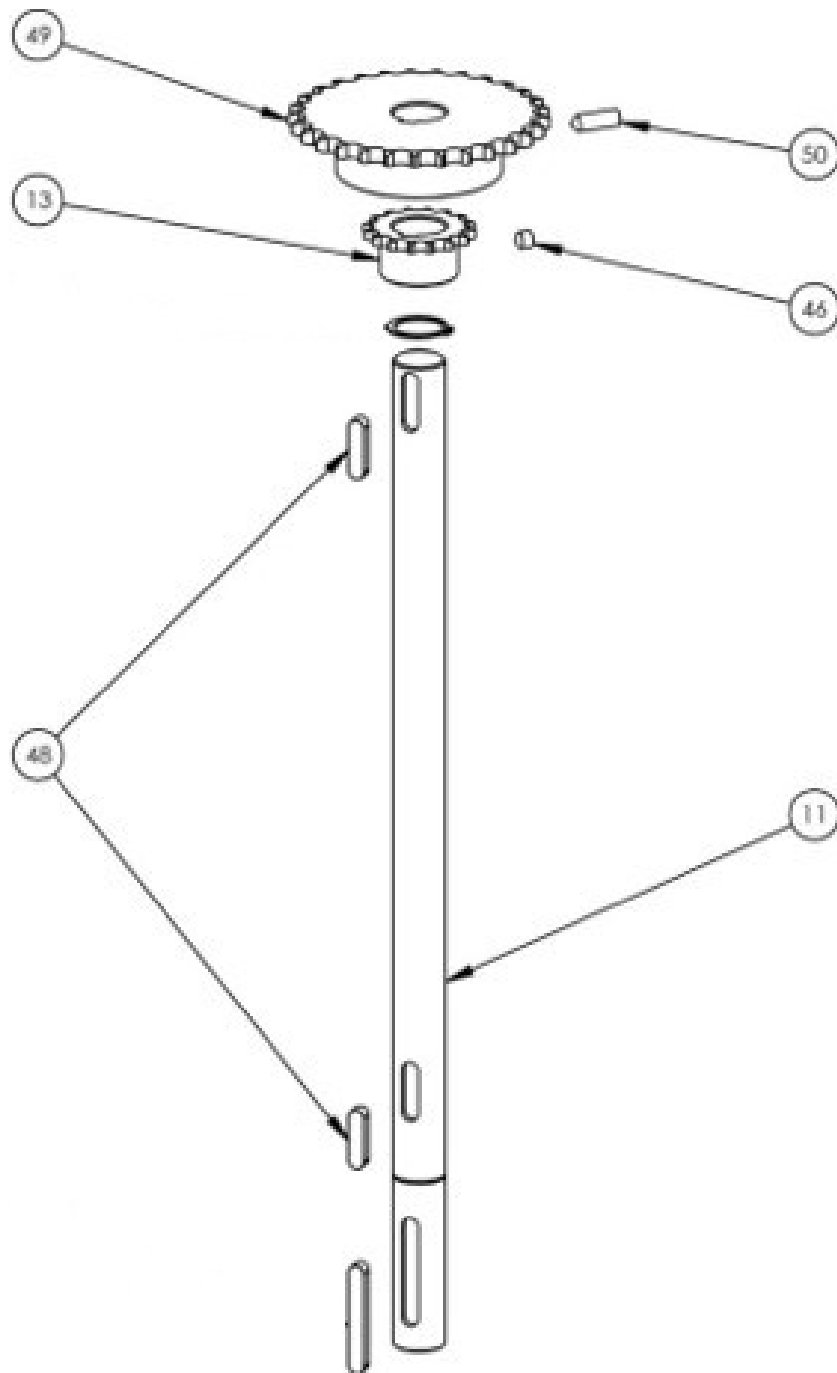

SPIRAL DOUGH KNEADER - Parts list - Shaft / Mechanism

Pos.	Code	Item	Description	V	W&T	Ref.	Notes	S/N break
11	0DF284	CIL00064	DRIVE SHAFT L42					
13	0DF285	CIL00138	BOWL DRIVE PINION		X			
46	0D0559	BIL00020	M8x8 POINT GRUB SCREW UNPROCESSED					
48	0KQ487	BIL00002	INTERLOCKING TAB 8 x 30					
49	0DF263	CIL00137	SPIRAL DRIVE PINION		X			
50	0D0553	BIL00021	M8 x 25 POINT GRUB SCREW UNPROCESSED