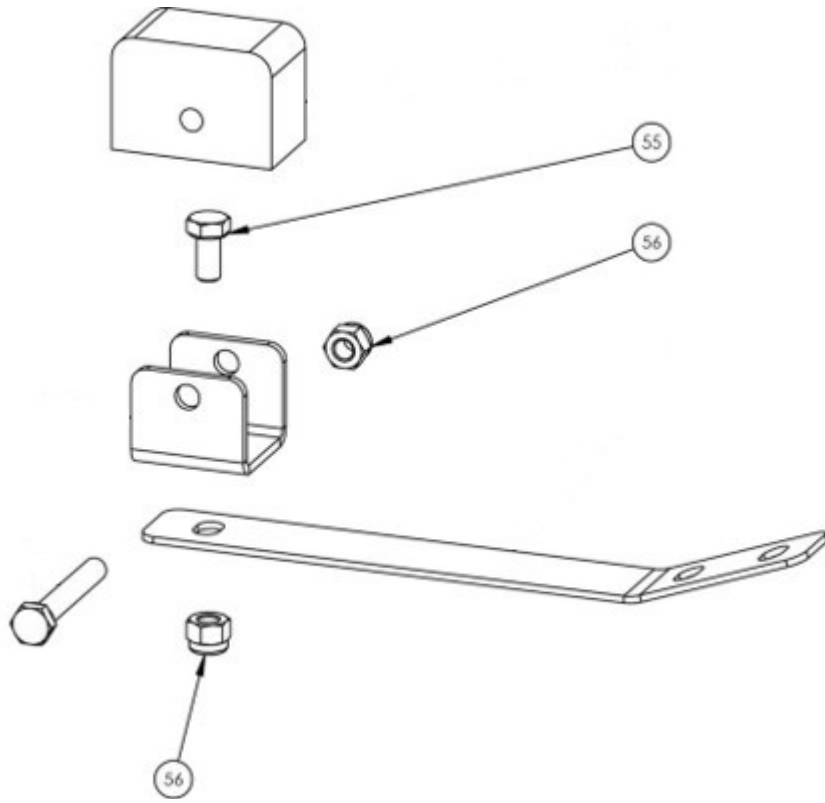

SPIRAL DOUGH KNEADER - Parts list - Lid

Pos.	Code	Item	Description	V	W&T	Ref.	Notes	S/N break
18	ODF287	CIL00070	LID SHAFT					
19	ODF206	CIL00038	MICROSWITCH HUB					
21	ODF288	CIL00035	LID L42					
51	OD2320	BIL00019	POINT GRUB SCREW M6 x 8 ZN					
52	OD2109	BIL00018	POINT GRUB SCREW M5 x 8 ZN					

SPIRAL DOUGH KNEADER - Exploded view - Tensioner