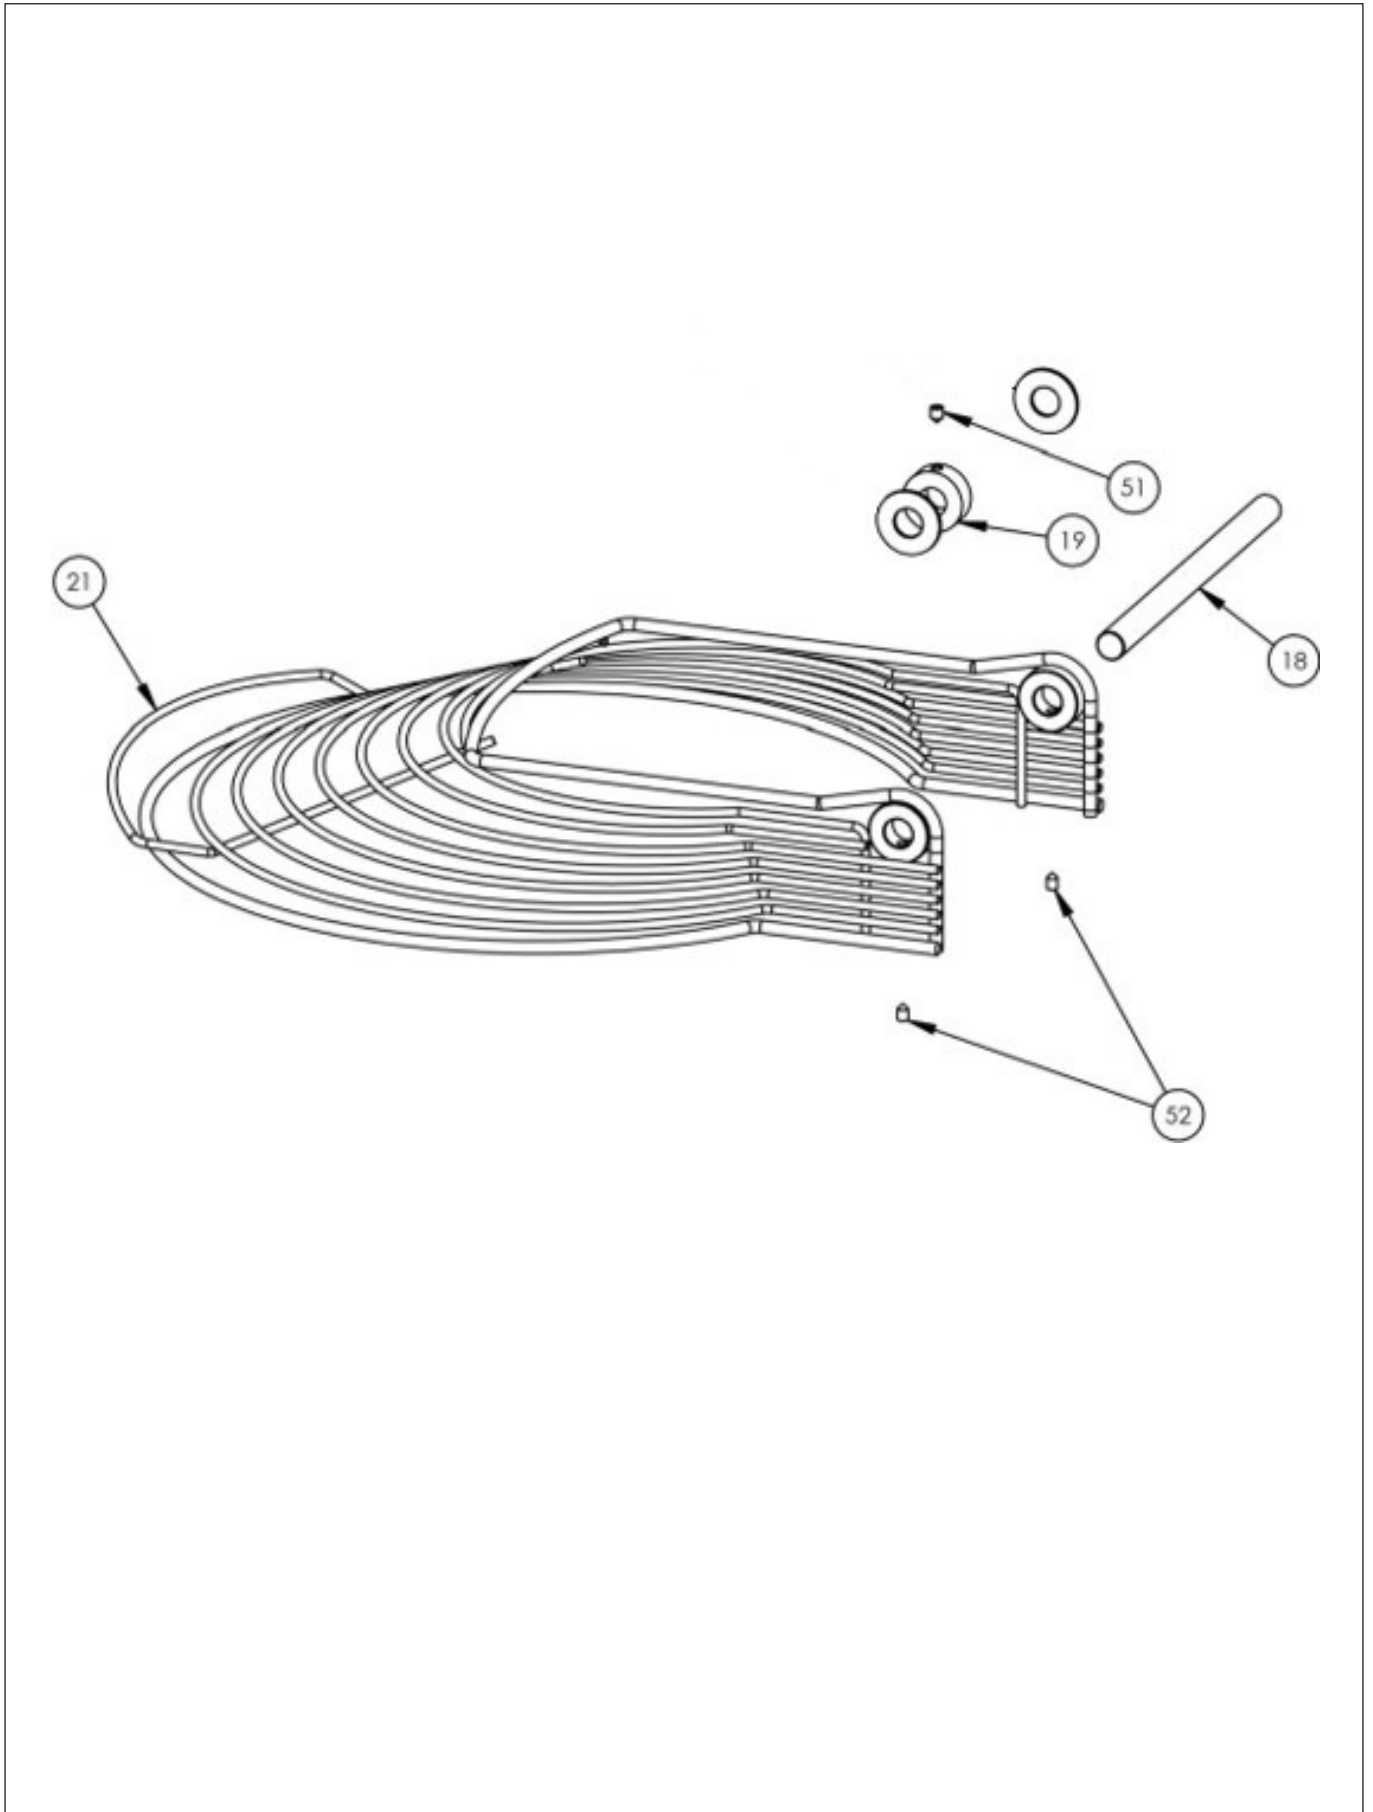

SPIRAL DOUGH KNEADER - Parts list - Bowl / Mechanism

Pos.		Code	Description	V	W&T	Ref.	Notes	S/N break
2	0DF279	CIL00024	BOWL L42					
3	0KQ394	CIL00093	BEARING 6205 2RS		X			
4	0DF233	CIL00075	SHARED BOWL SUPPORT					
5	0DF234	CIL00067	BOWL SUPPORT SHAFT					
6	0DF280	CIL00081	BOWL CROWN		X			
37	0KQ524	BIL00035	FLAT WASHER 8 ZN					
38	0D2329	BIL00034	HEX HEAD SCREW M8 x 30 ZN					

SPIRAL DOUGH KNEADER - Parts list - Spiral / Mechanism

Pos.	Code	Item	Description	V	W&T	Ref.	Notes	S/N break
39	0DF296	CIL00073	SPIRAL SUPPORT					
40	0D0035	CIL00092	BEARING 6202 2RS		X			
41	0DF297	CIL00030	SPIRAL L42					
42	0KQ486	BIL00005	ROLL PIN 6 x 30					
43	0DF298	CIL00084	SPIRAL PINION		X			
44	0D0630	BIL00036	FLAT WASHER 8 x 24 ZN					
45	0D0498	BIL00030	HEX HEAD SCREW M8 x 16 ZN					
46	0D0559	BIL00020	M8x8 POINT GRUB SCREW UNPROCESSED					

SPIRAL DOUGH KNEADER - Exploded view - Lid

SPIRAL DOUGH KNEADER - Parts list - Lid

Pos.	Code	Item	Description	V	W&T	Ref.	Notes	S/N break
18	ODF287	CIL00070	LID SHAFT					
19	ODF206	CIL00038	MICROSWITCH HUB					
21	ODF288	CIL00035	LID L42					
51	OD2320	BIL00019	POINT GRUB SCREW M6 x 8 ZN					
52	OD2109	BIL00018	POINT GRUB SCREW M5 x 8 ZN					

SPIRAL DOUGH KNEADER - Exploded view - Tensioner

SPIRAL DOUGH KNEADER - Parts list - Tensioner

Pos.	Code	Item	Description	V	W&T	Ref.	Notes	S/N break
55	0D0537	BIL00013	HEX HEAD SCREW M5 x 10 ZN					
56	0D0500	BIL00010	SELF-LOCKING NUT M5 ZN					