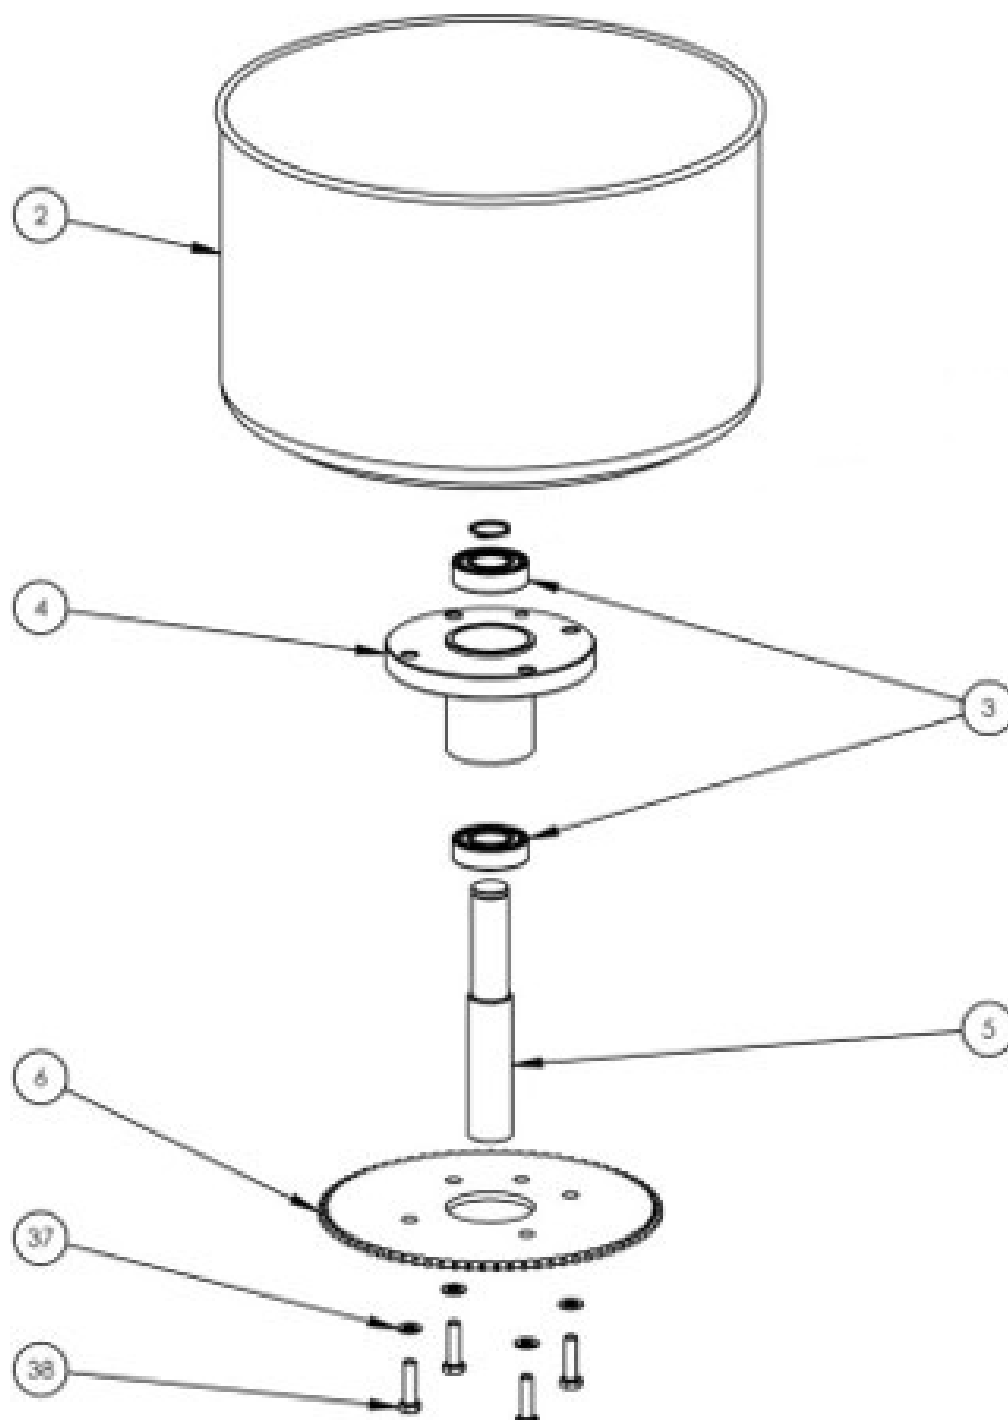

SPIRAL DOUGH KNEADER - Exploded view - Structure

SPIRAL DOUGH KNEADER - Parts list - Structure

Pos.		Code	Description	V	W&T	Ref.	Notes	S/N break
2	0DF279	CIL00024	BOWL L42					
3	0KQ394	CIL00093	BEARING 6205 2RS		X			
4	0DF233	CIL00075	SHARED BOWL SUPPORT					
5	0DF234	CIL00067	SHARED BOWL SUPPORT SHAFT					
6	0DF280	CIL00081	BOWL CROWN					
7	0DF281	CIL00054	MOTOR	X				
8	0DF282	CIL00057	GEAR BOX	X				
9	0DF283	CIL00060	REDUCER FLANGE S63		X			
10	0DF239	CIL00078	DRIVE SHAFT SUPPORT		X			
11	0DF284	CIL00064	DRIVE SHAFT L42					
13	0DF285	CIL00138	BOWL DRIVE PINION		X			
14	0DF286	CIL00142	SPIRAL ASSEMBLY L42		X			
15	0DF244	CIL00115	MICROSWITCH BRACKET					
16	0DF203	CIL00113	MICROSWITCH D3V-166-1C5	X				
17	0DF204	CIL00123	CHAIN TENSIONER ASSEMBLY					
18	0DF287	CIL00070	LID SHAFT					
19	0DF206	CIL00038	MICROSWITCH HUB					
21	0DF288	CIL00035	LID L42					
22	0DF209	CIL00104	PLASTIC STOP SPACER 10 X 15					
23	0DF247	CIL00112	TEMPOMATIC TIMER M1 130 M10 SM-T					
24	0DF248	MANOP005	NON-GRAD. BLACK KNOB					
25	0DF249	CIL00111	BUTTON 0-1 400V					
26	0DF250	CIL00116	SPEED SELECTOR					
27	0DF251	CIL00144	SCREEN-PRINTED ADHESIVE LABEL					
28	0DF211	CIL00106	WHEEL WITH BRAKE D50 M12					
29	0DF212	CIL00107	UNBRAKED WHEEL D50 M12					
30	0DF213	CIL00119	PLASTIC CABLE GLAND M20x1.5					
34	0DF292	CIL00043	DOUGH REMOVER PIN L42					
35	0DF293	CIL00102	BOWL CHAIN L42		X			
36	0DF318	CIL00096	SPIRAL CHAIN					
83	0DF295	CIL00267	PLASTIC LID COVER L42		X			
84	0DF316	CIL00240	THREE PHASE ELECTRICAL SYSTEM BOX	X				
85	0DF376	CIL00274 + CIL00272	FUSE 8A + FUSE HOLDER	X				

SPIRAL DOUGH KNEADER - Parts list - Bowl / Mechanism

Pos.		Code	Description	V	W&T	Ref.	Notes	S/N break
2	0DF279	CIL00024	BOWL L42					
3	0KQ394	CIL00093	BEARING 6205 2RS		X			
4	0DF233	CIL00075	SHARED BOWL SUPPORT					
5	0DF234	CIL00067	BOWL SUPPORT SHAFT					
6	0DF280	CIL00081	BOWL CROWN		X			
37	0KQ524	BIL00035	FLAT WASHER 8 ZN					
38	0D2329	BIL00034	HEX HEAD SCREW M8 x 30 ZN					