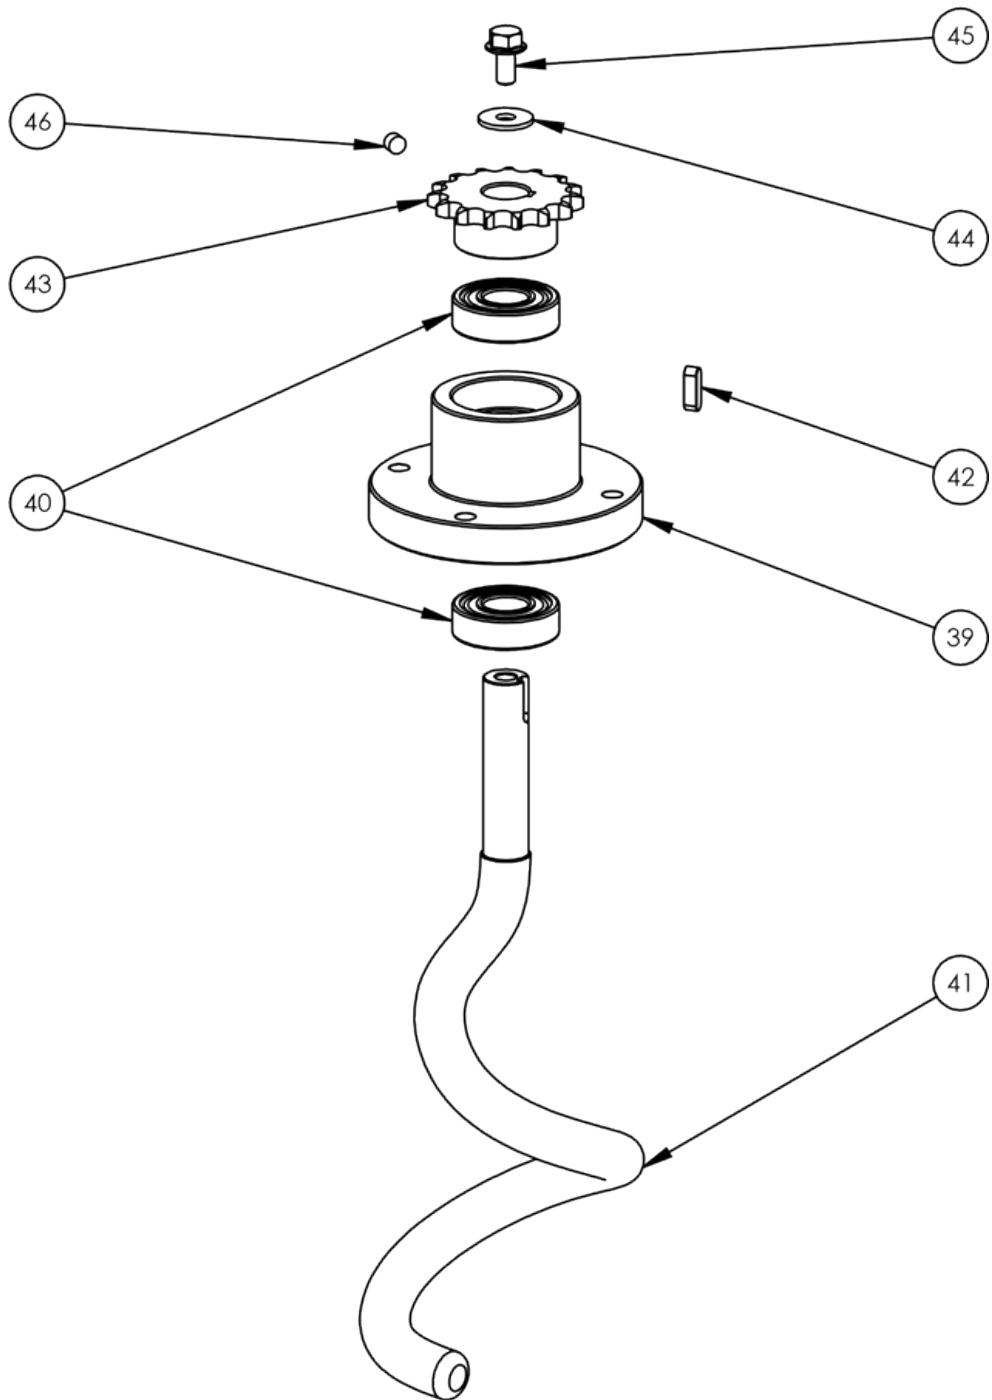

SPIRAL DOUGH KNEADER - Exploded view - Structure

SPIRAL DOUGH KNEADER - Parts list - Structure

Pos.		Code	Description	V	W&T	Ref.	Notes	S/N break
2	0DF279	CIL00024	BOWL L42					
3	0KQ394	CIL00093	BEARING 6205 2RS		X			
4	0DF233	CIL00075	SHARED BOWL SUPPORT					
5	0DF234	CIL00067	SHARED BOWL SUPPORT SHAFT					
6	0DF280	CIL00081	BOWL CROWN					
7	0DF281	CIL00054	MOTOR	X				
8	0DF282	CIL00057	GEAR BOX	X				
9	0DF283	CIL00060	REDUCER FLANGE S63		X			
10	0DF239	CIL00078	DRIVE SHAFT SUPPORT		X			
11	0DF284	CIL00064	DRIVE SHAFT L42					
13	0DF285	CIL00138	BOWL DRIVE PINION		X			
14	0DF286	CIL00142	SPIRAL ASSEMBLY L42		X			
15	0DF244	CIL00115	MICROSWITCH BRACKET					
16	0DF203	CIL00113	MICROSWITCH D3V-166-1C5	X				
17	0DF204	CIL00123	CHAIN TENSIONER ASSEMBLY					
18	0DF287	CIL00070	LID SHAFT					
19	0DF206	CIL00038	MICROSWITCH HUB					
21	0DF288	CIL00035	LID L42					
22	0DF209	CIL00104	PLASTIC STOP SPACER 10 X 15					
23	0DF247	CIL00112	TEMPOMATIC TIMER M1 130 M10 SM-T					
24	0DF248	MANOP005	NON-GRAD. BLACK KNOB					
25	0DF249	CIL00111	BUTTON 0-1 400V					
26	0DF250	CIL00116	SPEED SELECTOR					
27	0DF251	CIL00144	SCREEN-PRINTED ADHESIVE LABEL					
28	0DF211	CIL00106	WHEEL WITH BRAKE D50 M12					
29	0DF212	CIL00107	UNBRAKED WHEEL D50 M12					
30	0DF213	CIL00119	PLASTIC CABLE GLAND M20x1.5					
34	0DF292	CIL00043	DOUGH REMOVER PIN L42					
35	0DF293	CIL00102	BOWL CHAIN L42		X			
36	0DF318	CIL00096	SPIRAL CHAIN					
83	0DF295	CIL00267	PLASTIC LID COVER L42		X			
84	0DF316	CIL00240	THREE PHASE ELECTRICAL SYSTEM BOX	X				
85	0DF376	CIL00274 + CIL00272	FUSE 8A + FUSE HOLDER	X				

SPIRAL DOUGH KNEADER - Parts list - Bowl / Mechanism

Pos.		Code	Description	V	W&T	Ref.	Notes	S/N break
2	0DF279	CIL00024	BOWL L42					
3	0KQ394	CIL00093	BEARING 6205 2RS		X			
4	0DF233	CIL00075	SHARED BOWL SUPPORT					
5	0DF234	CIL00067	BOWL SUPPORT SHAFT					
6	0DF280	CIL00081	BOWL CROWN		X			
37	0KQ524	BIL00035	FLAT WASHER 8 ZN					
38	0D2329	BIL00034	HEX HEAD SCREW M8 x 30 ZN					